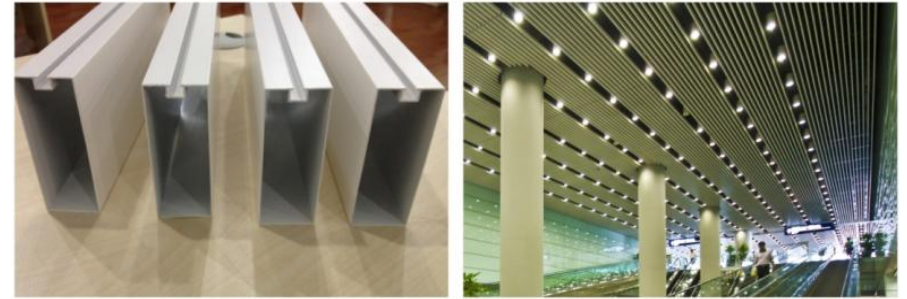

ManyBest
曼尼布斯

Metal Ceiling & Aluminum Curtain Wall

佛山市曼尼布斯建材有限公司

MANYBEST BUILDING MATERIALS CO., LIMITED

Metal Baffle Ceiling

● *Key Features*

- Interior and exterior applications(Ceiling & Wall)
- Strong stereoscopic & Ventilation effect.
- Baffle height up to 500mm, Baffle width up to 200mm.
- Baffle spacing based on actual project requirements.
- Downweight: reduce dead load with lightweight aluminum.
- Compatible with industry standard lighting, HVAC, speaker, fire safety, and security services.

- Product Specifications

Height (mm)	Width (mm)	Gap distance	Thickness (mm)	Color	Legend
30	20	Customized	0.4-2.0	Customized	
50	25				
70	30				
80	40				
100	50				
120	60				
150	80				
180	100				
200	150				
300	200				
Material	Aluminum alloy, the grade of aluminum alloy can be selected according to the actual requirements; Besides, galvanized iron and stainless steel material is also available.				
Application	Interior and Exterior decoration like office, hotels, shopping mall, canteen, station airport etc...				