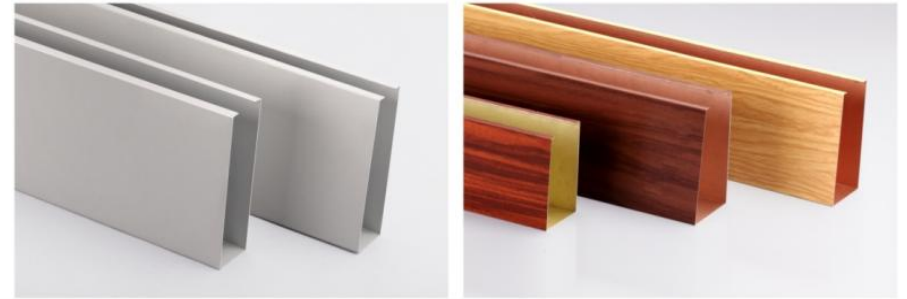

ManyBest
曼尼布斯

Metal Ceiling & Aluminum Curtain Wall

佛山市曼尼布斯建材有限公司

MANYBEST BUILDING MATERIALS CO., LIMITED

Metal Baffle Ceiling

● *Key Features*

- Interior and exterior applications(Ceiling & Wall)
- Strong stereoscopic & Ventilation effect.
- Baffle height up to 500mm, Baffle width up to 200mm.
- Baffle spacing based on actual project requirements.
- Downweight: reduce dead load with lightweight aluminum.
- Compatible with industry standard lighting, HVAC, speaker, fire safety, and security services.

- Product Specifications

Height (mm)	Width (mm)	Gap distance	Thickness (mm)	Color	Legend
30	20	Customized	0.4-2.0	Customized	
50	25				
70	30				
80	40				
100	50				
120	60				
150	80				
180	100				
200	150				
300	200				
Material	Aluminum alloy, the grade of aluminum alloy can be selected according to the actual requirements; Besides, galvanized iron and stainless steel material is also available.				
Application	Interior and Exterior decoration like office, hotels, shopping mall, canteen, station airport etc...				